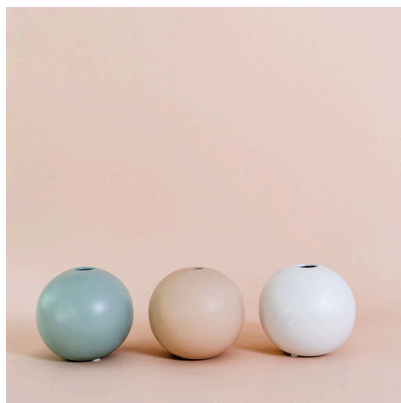

61. BALL BUD VASES

Soft muted toned ceramics, with a satin finish. Ball shaped with small hole for single stem. Nice paired with a taller vessel

12 x 13 cm | Duck Egg, Nude, White Speckled