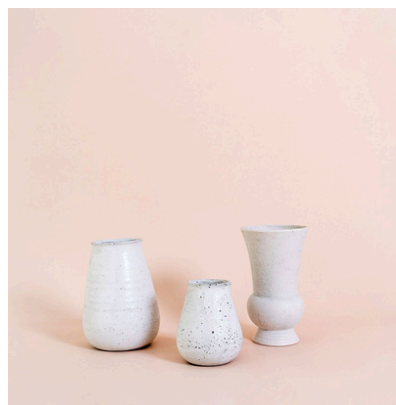

24. STONE SELECTION

A mix of stone look, ceramic vessels with a white but textural finish. Perfect for neutral designs. works well with neutral toned buds.

Various Heights | Stone Look