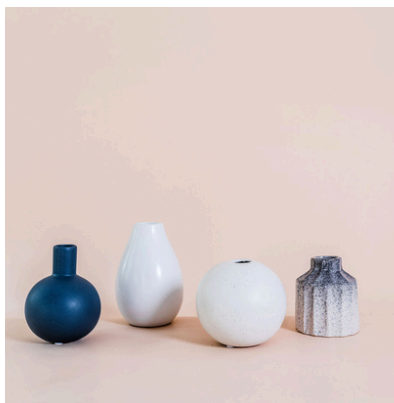

62. BLUE + WHITE CERAMICS

Mixed sizes, shapes and finishes in tones of blue, navy and white.

Various Heights | Navy, White, Speckled White/Navy