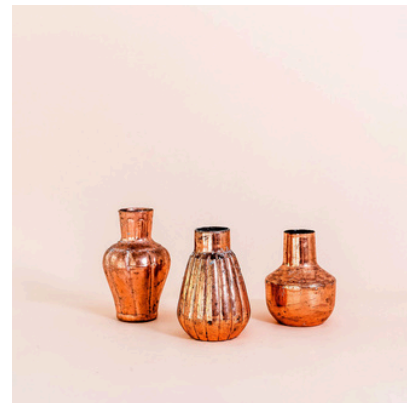

Classic style footed chalice bowl. Perfect for designs with lush trailing foliage and bountiful blooms. But not too big for tables.

12 x 16 cm | Brass

77. BRONZE CHALICE BOWL

Classic style footed chalice bowl, in bronze metallic finish. Good size for both long and round tables.

Mixed sizes and shapes of amber glass, a mix of single stem bud vases and posy sized vessels.

Various Heights | Amber Glass

80. BRASS CYLINDERS

Shiny brass cylinder pots/vases. 3 sizes perfect for clustered features for bars etc.. Smaller cylinders suit larger table florals.

16 x 10 cm | Brass
16 x 14.5 cm | Brass
22 x 24 cm | Brass

81. INDIAN COPPER BUDS

Lightweight Indian copper bud vases, pairs with rose gold tones perfectly. Rustic finish different textures and patterns on each.