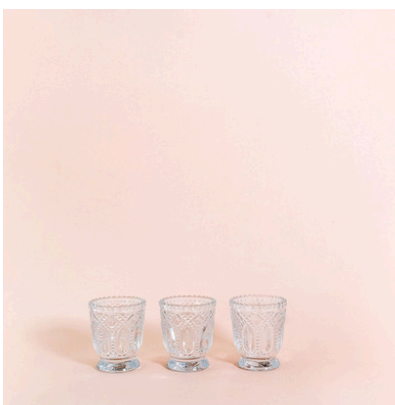

Geometric flared top, clear glass votive.

\$3.00 each

105. FLUTED SHORT VOTIVE

Ribbed/fluted footed clear glass votive.

\$3.00 each

106. DIMPLED VOTIVE

Straight sided cushion textured and dimpled votive.

\$3.00 each