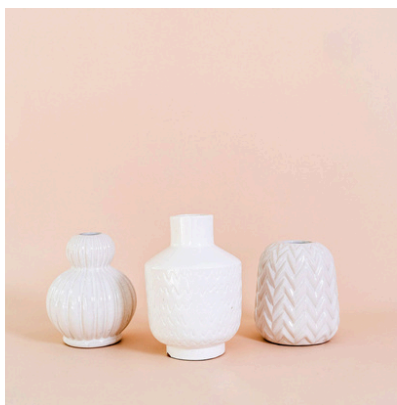

20. GLOSS TEXTURED MIX

Gloss white textured ceramic vessels in different sizes and shapes.

Various Heights | White