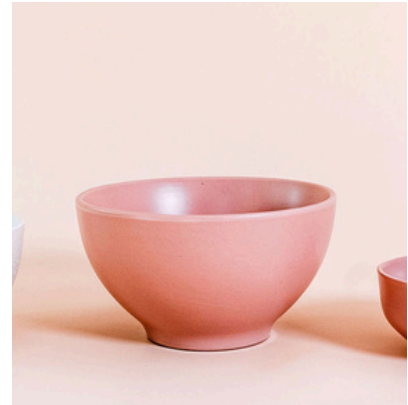

40. BLUSH COMBO

A mix of peach, blush and nude toned vessels in various sizes, shapes and textures.

Various Heights | Mixed

41. MINI BOWL BLUSH

Blush pink mini bowls, matte finish.

5 x 11 cm | Blush

42. LARGE BOWL BLUSH