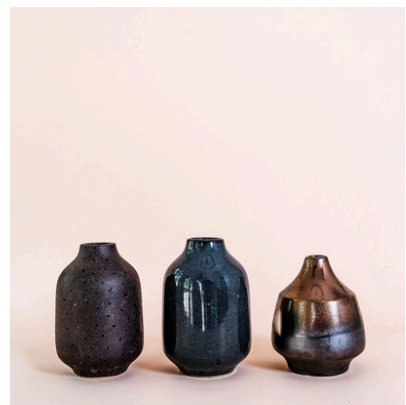

72. DARK CERAMIC BUDS

Various sizes and colours and finishes of ceramic vessels in dark and moody tones, featuring metallic finishes. Matte spot textured brown, glass dark blue grey and metallic glaze. Complement neutral stone look vessels.

Tallest 16 x 10 cm | Metallic and Brown/Black