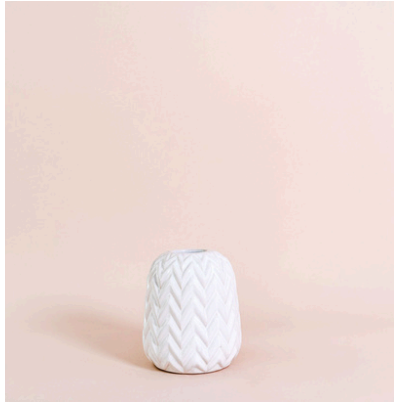

WHITE + IVORY COLLECTION
METAL/CERAMIC
COMPLIMENTARY HIRE

1. GLOSS STRIPE VASE

Pure white gloss bud vase

15 x 15 cm | White

2. CHEVRON BUD VASE

Pure white, gloss, chevron patterned bud

14 x 12 cm | White

3. NATURAL CERAMIC

Natural ceramic, hand thrown look with small bubbles and textures.

15 x 14 cm | Stone Look

4. GLOSS IVORY BUD

Gloss bud vase with subtle drip glaze.

16 x 10 cm | Ivory/Cream

5. RIBBED BUD VASE

Matte, white ribbed bud vase.