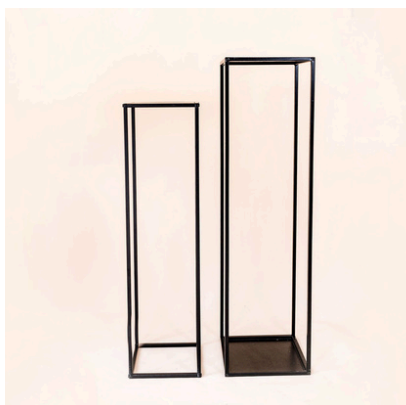

119. CLASSIC PLINTH

Traditional style plinths with pillar look details. Fibreglass in white.

100 x 30 cm | White - 2 available

\$50 each

120. HEX OPEN FRAMED PLINTH

Open framed plinths in hexagonal shape, brass. Solid top, brushed gold colour.

100 x 30 cm | Brushed Gold - 2 available

\$50 each

121. OPEN FRAMED PLINTH

Matte black open framed plinths, larger plinth has solid top and bottom, smaller has only solid top.

95 x 24 cm | Black - 2 available
110 x 30 cm | Black - 2 available