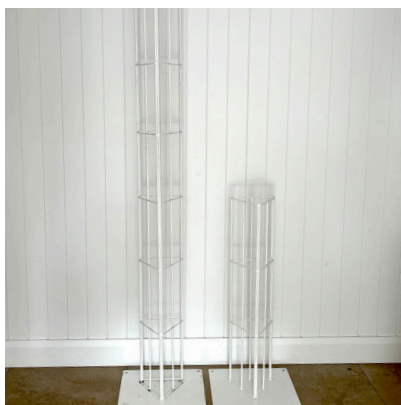

200 cm x 75cm | White - 1 available

\$180

126. SIGNATURE ARCH

Chocolate brown freestanding arch. Perfect for a modern arch design. Can be also be utilised as freestanding pillars and rainbow designs.

210 cm x 150 cm | Chocolate - 1 available

\$180

CEREMONY ITEMS AND PEDISTALS

HIRE COSTS AS MARKED

127. ACADEMY PILLARS

White freestanding pillars. Perfect for full coverage, 2 heights available in pairs.

180cm | White - 2 available
120 cm | White - 2 available

\$50 each

128. FREESTANDING FLORAL PILLARS

Base frame to create our straight up and down freestanding floral pillars. Used with our weighted bases for reception space.

160 cm | custom heights available. - 4 available