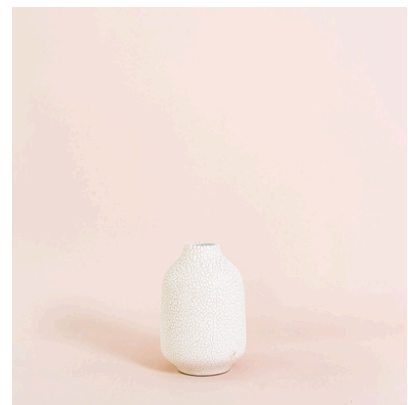

9. IVORY EGGSHELL VASE

Crackle finish, ivory bud vase.

16 x 10 cm | Ivory