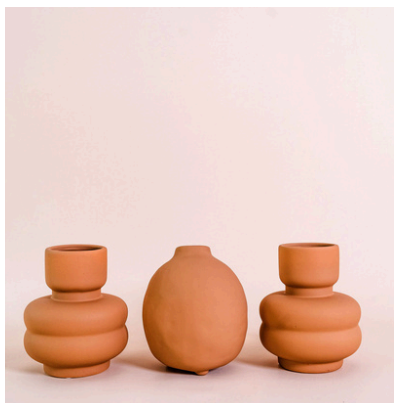

Neutral warm tones of matte ceramic belly vases.

15 x 13 cm | Merlot, Warm Blush and Terracotta

52. TILT BUD NEUTRAL

Neutral tones of matte ceramic tilt bud vases, perfect to pair with belly vases.

15 x 13 cm | Terracotta, Dusty Rose and Blush